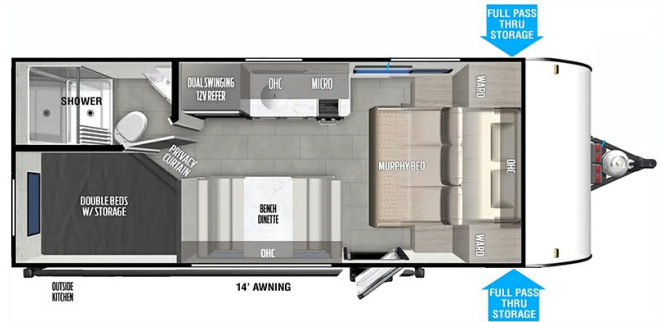

Originally \$42,995.00

2025 FOREST RIVER WILDWOOD FSX 179DBK

SPECIFICATIONS

Year	2025
Manufacturer	FOREST RIVER
Brand	WILDWOOD FSX
Model	179DBK
Type	Travel Trailer
Status	New
Stock #	50034
Suspension	N/A
Leveling	N/A
Exterior Length	22.5 ft.
Dry Weight	3219 lbs.
Sleeping Capacity	8 person(s)
Interior Colour	N/A
Exterior Colour	Aluminum
Slideouts	N/A

Disclaimer: Product information, pricing and photos are as accurate as possible and are subject to change without notice.

SELLING FEATURES

Specifications and Features:

- Length (ft): 22'6"
- Width (ft): 7'6"
- Height (ft): 10'2"
- GVWR (lbs): 4865
- Dry Weight (lbs): 3219
- Payload Capacity (lbs): 1646
- Hitch Weight (lbs): 465
- Number Of Fresh Water Holding Tanks: 1
- Total Fresh Water Tank Capacity (gal): 39
- Number Of Gray ...