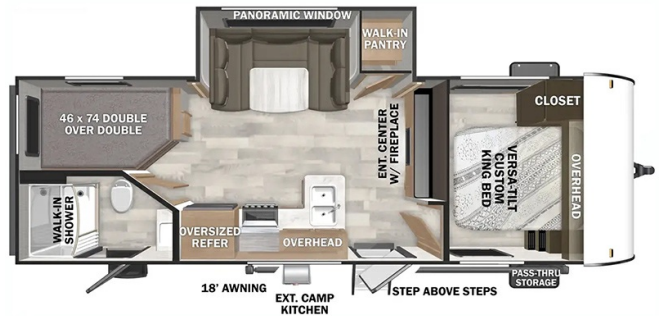

2025 FOREST RIVER WILDWOOD X-LITE 241BHXL

\$46,888.00

Originally \$62,995.00

\$190 Bi-Weekly

**SPECIFICATIONS**

Year	2025
Manufacturer	FOREST RIVER
Brand	WILDWOOD X-LITE
Model	241BHXL
Type	Travel Trailer
Status	New
Stock #	50031
Suspension	N/A
Leveling	N/A
Exterior Length	28.8 ft.
Dry Weight	5343 lbs.
Sleeping Capacity	8 person(s)
Interior Colour	N/A
Exterior Colour	Aluminum
Slideouts	1

Disclaimer: Product information, pricing and photos are as accurate as possible and are subject to change without notice.

**SELLING FEATURES**

Specifications and Features:

- Length (ft): 28'10"
- Width (ft): 8'0"
- Height (ft): 10'4"
- GVWR (lbs): 7570
- Dry Weight (lbs): 5343
- Payload Capacity (lbs): 2227
- Hitch Weight (lbs): 570
- Number Of Fresh Water Holding Tanks: 1
- Total Fresh Water Tank Capacity (gal): 44
- Number Of Gray...