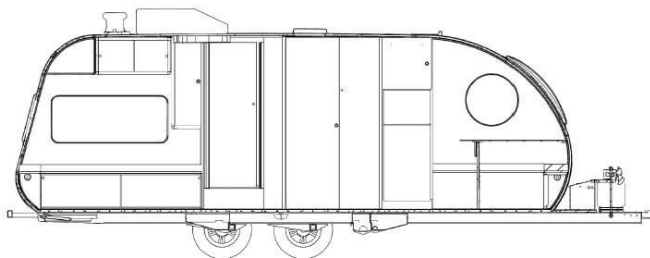

2026 SAFARI CONDO ALTO F2414 - For Viewing Only

SPECIFICATIONS

Year	2026
Manufacturer	SAFARI CONDO
Brand	ALTO
Model	F2414 - For Viewing Only
Type	Travel Trailer
Status	New
Stock #	7683
Financing Available	✓
Warranty Available	✓
Suspension	Torflex
Leveling	Manual
Exterior Length	24.0 ft.
Dry Weight	N/A lbs.
Sleeping Capacity	4 person(s)
Interior Colour	DANISH MAPLE/ WHITE DROPS/ COUTURE RED
Exterior Colour	SILVER
Slideouts	N/A

Disclaimer: Product information, pricing and photos are as accurate as possible and are subject to change without notice.

SELLING FEATURES

Living Space

- Two single beds can be converted into a king-size bed (81 X76 in.) that can be made permanent
- 60" x 81" front queen bed
- Removable front table can be attached to trailer exterior
- Kitchenette with drawers and pull-out shelves
- Toilet compartment with corner sink
- Spacious...