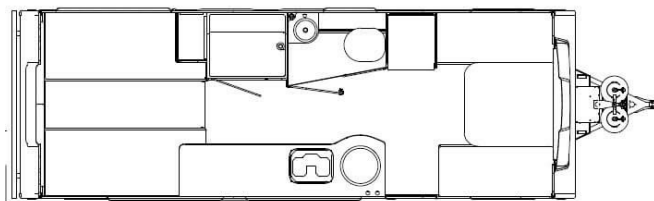

2026 SAFARI CONDO ALTO F2414 - For Viewing Only

SPECIFICATIONS

Year	2026
Manufacturer	SAFARI CONDO
Brand	ALTO
Model	F2414 - For Viewing Only
Type	Travel Trailer
Status	New
Stock #	7683
Financing Available	✓
Warranty Available	✓
Suspension	Torflex
Leveling	Manual
Exterior Length	24.0 ft.
Dry Weight	N/A lbs.
Sleeping Capacity	4 person(s)
Interior Colour	DANISH MAPLE/ WHITE DROPS/ COUTURE RED
Exterior Colour	SILVER
Slideouts	N/A

Disclaimer: Product information, pricing and photos are as accurate as possible and are subject to change without notice.

SELLING FEATURES

Living Space

- Two single beds can be converted into a king-size bed (81 X76 in.) that can be made permanent
- 60" x 81" front queen bed
- Removable front table can be attached to trailer exterior
- Kitchenette with drawers and pull-out shelves
- Toilet compartment with corner sink
- Spacious...