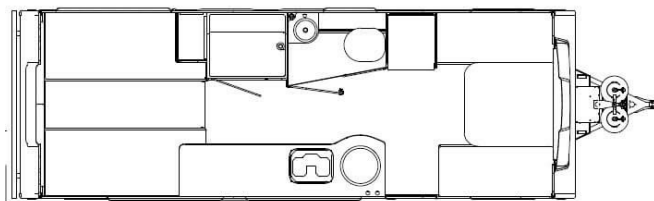

2026 SAFARI CONDO ALTO F2414

SPECIFICATIONS

Year	2026
Manufacturer	SAFARI CONDO
Brand	ALTO
Model	F2414
Type	Travel Trailer
Status	New
Stock #	7683
Financing Available	✓
Warranty Available	✓
Suspension	Torflex
Leveling	Manual
Exterior Length	24.0 ft.
Dry Weight	N/A lbs.
Sleeping Capacity	4 person(s)
Interior Colour	DANISH MAPLE/ WHITE DROPS/ COUTURE RED
Exterior Colour	SILVER
Slideouts	N/A

Disclaimer: Product information, pricing and photos are as accurate as possible and are subject to change without notice.

SELLING FEATURES

Living Space

- Two single beds can be converted into a king-size bed (81 X76 in.) that can be made permanent
- 60" x 81" front queen bed
- Removable front table can be attached to trailer exterior
- Kitchenette with drawers and pull-out shelves
- Toilet compartment with corner sink
- Spacious...