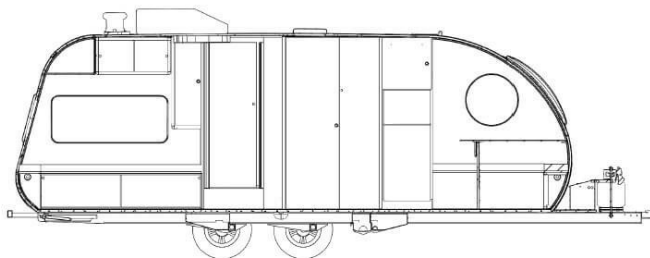

2026 SAFARI CONDO ALTO F2414

SPECIFICATIONS

Year	2026
Manufacturer	SAFARI CONDO
Brand	ALTO
Model	F2414
Type	Travel Trailer
Status	New
Stock #	7683
Financing Available	✓
Warranty Available	✓
Suspension	Torflex
Leveling	Manual
Exterior Length	24.0 ft.
Dry Weight	N/A lbs.
Sleeping Capacity	4 person(s)
Interior Colour	DANISH MAPLE/ WHITE DROPS/ COUTURE RED
Exterior Colour	SILVER
Slideouts	N/A

Disclaimer: Product information, pricing and photos are as accurate as possible and are subject to change without notice.

SELLING FEATURES

Living Space

- Two single beds can be converted into a king-size bed (81 X76 in.) that can be made permanent
- 60" x 81" front queen bed
- Removable front table can be attached to trailer exterior
- Kitchenette with drawers and pull-out shelves
- Toilet compartment with corner sink
- Spacious...