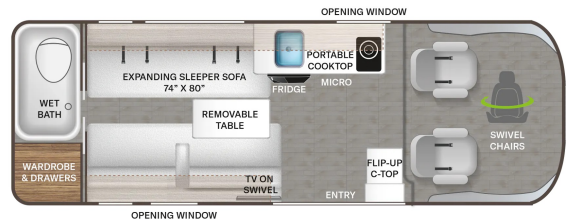

\$149,900.00

Originally \$205,569.00

SPECIFICATIONS

Year	2025
Manufacturer	THOR MOTOR COACH
Brand	Sequence 20L *24
Model	Twin Beds
Type	Motorhome
Class	B
Fuel Type	Gas
Status	New
Stock #	Sequence 2550
Financing Available	✓
Warranty Available	✓
Odometer	0 kms.
VIN	N/A
Chassis	2024 Dodge RAM 3500
Engine	N/A
Transmission	N/A
Suspension	N/A
Leveling	N/A
Exterior Length	21.0 ft.
Dry Weight	9350 lbs.
Sleeping Capacity	2 person(s)
Interior Colour	N/A
Exterior Colour	N/A
Slideouts	N/A