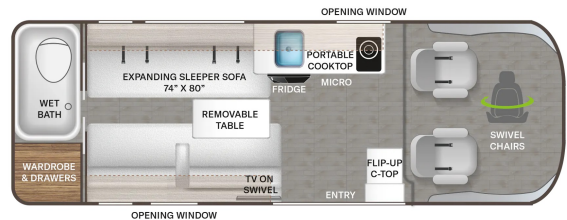

### SPECIFICATIONS

Year	2025
Manufacturer	THOR MOTOR COACH
Brand	Sequence
Model	20L Twin Beds
Type	Motorhome
Class	B
Fuel Type	Gas
Status	New
Stock #	Sequence 2550
Financing Available	✓
Warranty Available	✓
Odometer	0 kms.
VIN	N/A
Chassis	2024 Dodge RAM 3500
Engine	N/A
Transmission	N/A
Suspension	N/A
Leveling	N/A
Exterior Length	21.0 ft.
Dry Weight	9350 lbs.
Sleeping Capacity	2 person(s)
Interior Colour	N/A
Exterior Colour	N/A
Slideouts	N/A