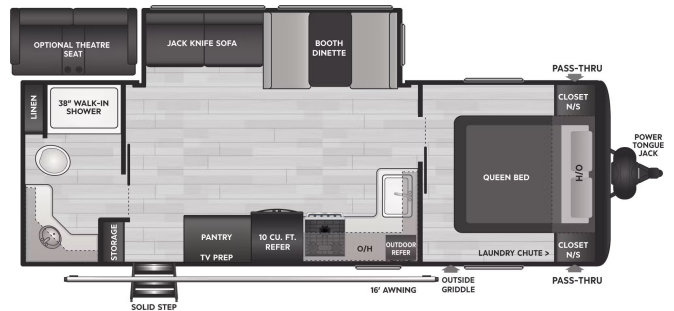

CLEARANCE UNIT

$31,995.00

2025 KEYSTONE HIDEOUT 24RBS

SPECIFICATIONS

Year	2025
Manufacturer	KEYSTONE
Brand	HIDEOUT
Model	24RBS
Type	Travel Trailer
Status	New
Stock #	24RBS
Financing Available	✓
Suspension	N/A
Leveling	N/A
Exterior Length	28.0 ft.
Dry Weight	6210 lbs.
Sleeping Capacity	4 person(s)
Interior Colour	N/A
Exterior Colour	N/A
Slideouts	1

Disclaimer: Product information, pricing and photos are as accurate as possible and are subject to change without notice.

Powered by focusRV