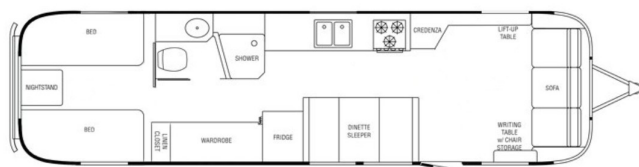

1997 AIRSTREAM AIRSTREAM CLASSIC EXCELLA 34RB TWIN

SPECIFICATIONS

Year	1997
Manufacturer	AIRSTREAM
Brand	AIRSTREAM
Model	CLASSIC EXCELLA 34RB TWIN
Type	Travel Trailer
Status	PreOwned
Stock #	C7759
Financing Available	✘
Warranty Available	✔
Suspension	Torflex
Leveling	Manual
Exterior Length	34.0 ft.
Dry Weight	N/A lbs.
Sleeping Capacity	6 person(s)
Interior Colour	OAK
Exterior Colour	ALUMINUM
Slideouts	N/A