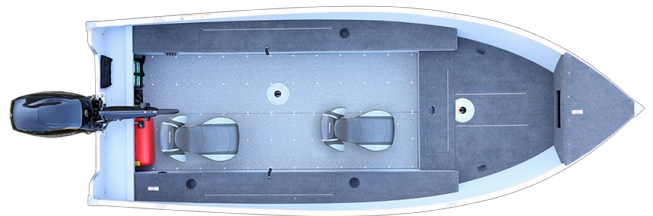

\$21,990.00

2025 LUND FURY 1600 TILLER

SPECIFICATIONS

Year	2025
Manufacturer	LUND
Brand	FURY
Model	1600 TILLER
Type	Fishing Boat
Status	New
Stock #	PC2060
Financing Available	✘
Warranty Available	✘
Suspension	N/A
Leveling	N/A
Exterior Length	16.2 ft.
Dry Weight	1004 lbs.
Sleeping Capacity	N/A person(s)
Interior Colour	N/A
Exterior Colour	N/A
Slideouts	N/A

Disclaimer: Product information, pricing and photos are as accurate as possible and are subject to change without notice.

SELLING FEATURES

2025 Lund 1600 Fury Tiller Heritage Edition - PC2060 - Red

The Fury combines power, fishability, and affordability, all with the Lund name and experience you'd expect. With dual sidestepped rod storage, aerated livewell, and large bow casting deck, the Fury is one ferocious boat. Enjoy this li...