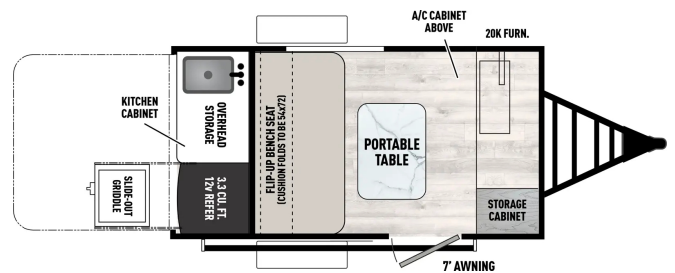

**SPECIAL UNIT**
**\$14,900.00**

Originally \$19,900

**\$80 Bi-Weekly**
**2025 COACHMEN CLIPPER 8000ROK**
**SPECIFICATIONS**

Year	2025
Manufacturer	COACHMEN
Brand	CLIPPER
Model	8000ROK
Type	Teardrop Trailer
Status	New
Stock #	8620
Financing Available	✓
Warranty Available	✓
Suspension	N/A
Leveling	N/A
Exterior Length	8.0 ft.
Dry Weight	1770 lbs.
Sleeping Capacity	2 person(s)
Interior Colour	N/A
Exterior Colour	N/A
Slideouts	N/A