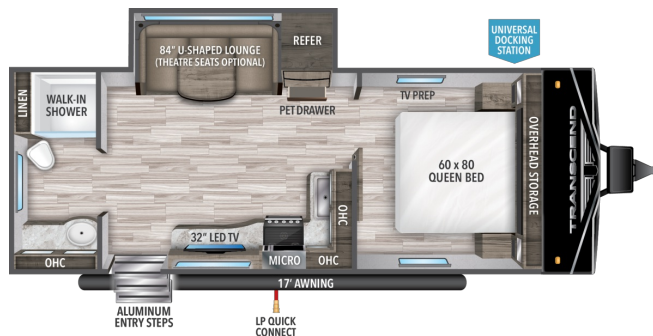

2023 GRAND DESIGN TRANSCEND XPLOR 221RB

\$34,900.00

\$177 Bi-Weekly

SPECIFICATIONS

Year	2023
Manufacturer	GRAND DESIGN
Brand	TRANSCEND XPLOR
Model	221RB
Type	Travel Trailer
Status	PreOwned
Stock #	7679A
Financing Available	✓
Warranty Available	✓
Suspension	Springs
Leveling	Manual
Exterior Length	26.0 ft.
Dry Weight	N/A lbs.
Sleeping Capacity	4 person(s)
Interior Colour	GUNSTOCK
Exterior Colour	STANDARD EXTERIOR GRAPHICS
Slideouts	1

Disclaimer: Product information, pricing and photos are as accurate as possible and are subject to change without notice.

SELLING FEATURES

- Power Patio Awning
- Outdoor Speakers
- Power Tongue Jack
- Light Weight Aluminum Entry Steps
- Pass-Through Front Storage Compartment
- Deep Tint Windows
- Rear Ladder
- Rear Mounted Spare Tire
- Pre-Wired for Rear Vision Camera
- Rooftop Solar Equipped
- U-Shaped Sleeper Dinette
- Stainless ...