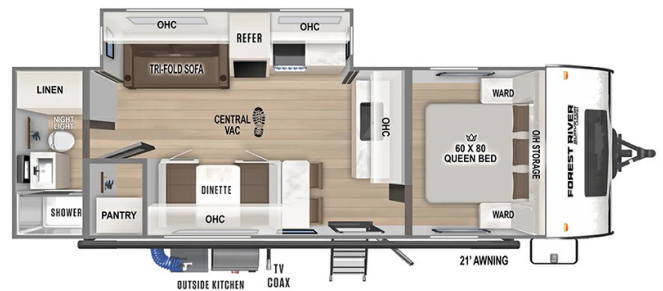

SPECIAL UNIT

\$32,992.00

Originally \$36,992

2025 FOREST RIVER SURVEYOR LEGEND 265RBLE

SPECIFICATIONS

Year	2025
Manufacturer	FOREST RIVER
Brand	SURVEYOR LEGEND
Model	265RBLE
Type	Travel Trailer
Status	New
Stock #	SV479035
Financing Available	✓
Warranty Available	✓
Suspension	N/A
Leveling	N/A
Exterior Length	30.8 ft.
Dry Weight	6158 lbs.
Sleeping Capacity	6 person(s)
Interior Colour	Desert Canyon
Exterior Colour	Fiberglass
Slideouts	1

Disclaimer: Product information, pricing and photos are as accurate as possible and are subject to change without notice.

SELLING FEATURES

Specifications and Features:

- Length (ft): 30'9"
- Width (ft): 8'0"
- Height (ft): 11'3"
- GVWR (lbs): 7715
- Dry Weight (lbs): 6158
- Payload Capacity (lbs): 1557
- Hitch Weight (lbs): 715
- Number Of Fresh Water Holding Tanks: 1
- Total Fresh Water Tank Capacity (gal): 40
- Number Of Gray ...