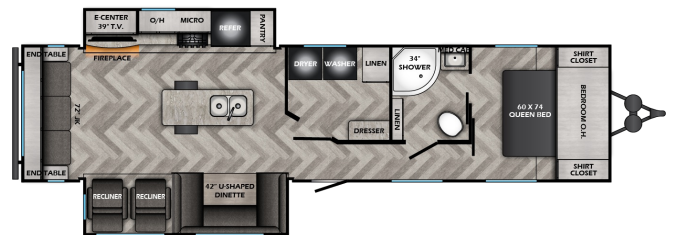

SPECIAL UNIT

2025 CROSSROADS ZINGER 340LR

SPECIFICATIONS

Year	2025
Manufacturer	CROSSROADS
Brand	ZINGER
Model	340LR
Type	Travel Trailer
Status	New
Stock #	S8370712
Financing Available	✓
Warranty Available	✓
Suspension	N/A
Leveling	Electric
Exterior Length	38.0 ft.
Dry Weight	8888 lbs.
Sleeping Capacity	4 person(s)
Interior Colour	GRANITE
Exterior Colour	ALUMINUM
Slideouts	2

Disclaimer: Product information, pricing and photos are as accurate as possible and are subject to change without notice.

SELLING FEATURES

2025 Crossroads Zinger 340LR – Spacious Comfort for Weekend Getaways