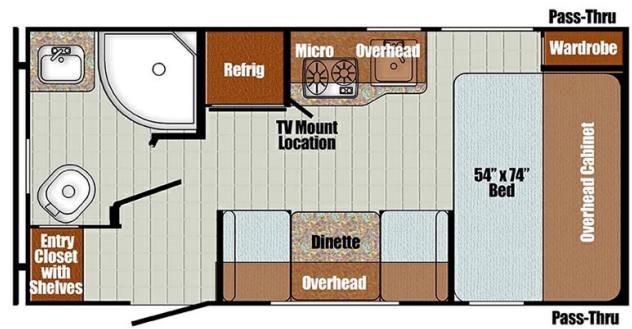

## 2025 GULF STREAM VINTAGE CRUISER 17SCD

### SPECIFICATIONS

Year	2025
Manufacturer	GULF STREAM
Brand	VINTAGE CRUISER
Model	17SCD
Type	Travel Trailer
Status	New
Stock #	25GS007
Financing Available	✘
Warranty Available	✘
Suspension	N/A
Leveling	N/A
Exterior Length	20.0 ft.
Dry Weight	2780 lbs.
Sleeping Capacity	4 person(s)
Interior Colour	N/A
Exterior Colour	Fiberglass
Slideouts	N/A

### SELLING FEATURES

2025 Gulf Stream Vintage Cruiser 17SCD – Classic Retro Style with Modern Comfort

Step back in time while enjoying the latest in RV innovation with the 2025 Gulf Stream Vintage Cruiser 17SCD. Designed for those who love the charm of the past but demand the convenience of today, this travel trailer...