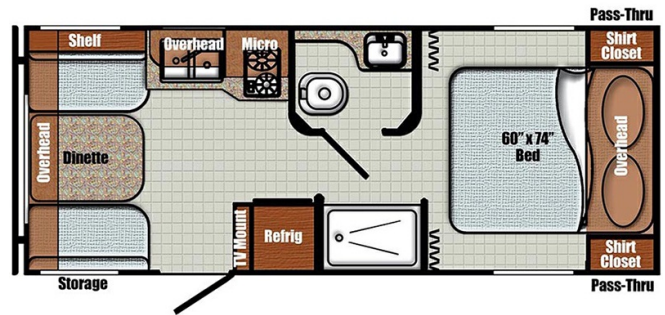

**SPECIAL UNIT**

**\$37,911.00**  
 Originally \$37,911

**2025 GULF STREAM VINTAGE CRUISER 19ERD**

**SPECIFICATIONS**

Year	2025
Manufacturer	GULF STREAM
Brand	VINTAGE CRUISER
Model	19ERD
Type	Travel Trailer
Status	New
Stock #	25GS009
Financing Available	✓
Warranty Available	✓
Suspension	N/A
Leveling	N/A
Exterior Length	23.1 ft.
Dry Weight	3090 lbs.
Sleeping Capacity	4 person(s)
Interior Colour	N/A
Exterior Colour	Fiberglass
Slideouts	N/A