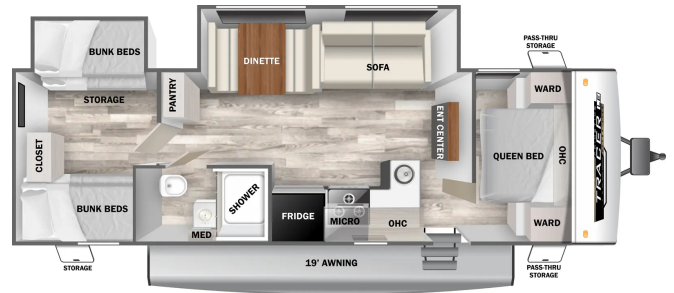

SPECIAL UNIT
\$46,500.00

Originally \$59,900

\$260 Bi-Weekly
2025 PRIMETIME TRACER 308BH
SPECIFICATIONS

Year	2025
Manufacturer	PRIMETIME
Brand	TRACER
Model	308BH
Type	Travel Trailer
Status	New
Stock #	8618
Financing Available	✓
Warranty Available	✓
Suspension	N/A
Leveling	N/A
Exterior Length	30.0 ft.
Dry Weight	6583 lbs.
Sleeping Capacity	10 person(s)
Interior Colour	N/A
Exterior Colour	N/A
Slideouts	2

Disclaimer: Product information, pricing and photos are as accurate as possible and are subject to change without notice.

SELLING FEATURES

2025 Tracer 308BH by Prime Time RV: Your Gateway to Family Adventure

The 2025 Tracer 308BH by Prime Time RV redefines family camping with its spacious layout, modern amenities, and unbeatable functionality. As part of the renowned Tracer lightweight trailer series, the 308BH is perfect for lar...