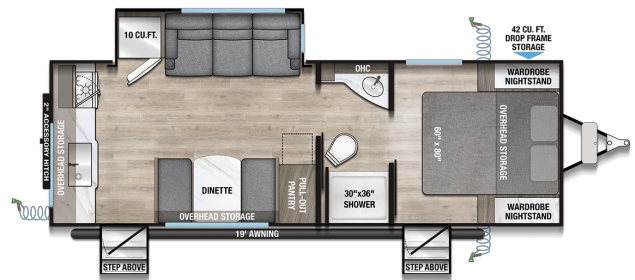

SPECIAL UNIT

\$52,995.00

Originally \$64,985

\$129 Weekly

2026 ALLIANCE RV ALLIANCE RV DELTA RK234

SPECIFICATIONS

Year	2026
Manufacturer	ALLIANCE RV
Brand	ALLIANCE RV DELTA
Model	RK234
Type	Travel Trailer
Status	New
Stock #	I1711
Financing Available	✓
Warranty Available	✓
Suspension	N/A
Leveling	N/A
Exterior Length	27.1 ft.
Dry Weight	5600 lbs.
Sleeping Capacity	5 person(s)
Interior Colour	N/A
Exterior Colour	Azdel
Slideouts	1

This travel trailer offers an exceptional blend of lightweight design and quality construction, making it an ideal choice for a variety of tow vehicles. At just under 28 feet long and weighing 5,...

OPTIONS & EQUIPMENT

Heating	1 Air Conditioning Unit(s) (Roof) - Size: 15000	Battery Tray	Solid Surface Counter Tops	Dual Wheels	Enclosed Underbelly	Extra Door
3000w prep (all outlets)	Microwave	Outside Shower	Rack and Ladder	Solar Panel	Spare with Carrier	
Toilet Facilities	Trailer Hitch					