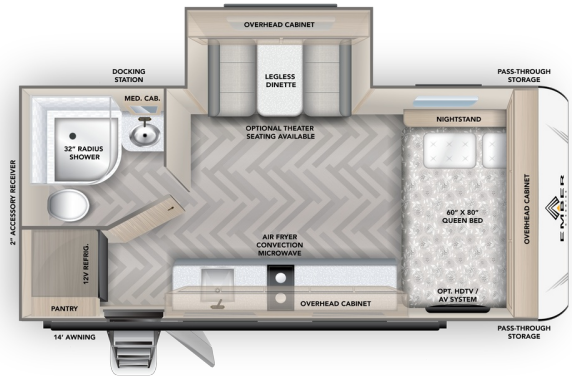

Woody's Price

2025 EMBER RV E-SERIES 18FBE

SPECIFICATIONS

Year	2025
Manufacturer	EMBER RV
Brand	E-SERIES
Model	18FBE
Type	Travel Trailer
Status	New
Stock #	49980
Financing Available	✓
Warranty Available	Manufacturer
Suspension	N/A
Leveling	N/A
Exterior Length	21.4 ft.
Dry Weight	4165 lbs.
Sleeping Capacity	4 person(s)
Interior Colour	COVERDALE
Exterior Colour	Fiberglass
Slideouts	1

Disclaimer: Product information, pricing and photos are as accurate as possible and are subject to change without notice.

SELLING FEATURES

Specifications and Features:

- Exterior Length: 21'4"
- Exterior Height (with A/C): 11'3"
- Exterior Width: 8'
- Awning Length: 14'
- Hitch Weight: 435 lbs
- Dry Weight: 4,165 lbs
- Cargo Carrying Capacity: 1,415 lbs
- Gross Vehicle Weight Rating (GVWR): 5,580 lbs
- Fresh Water Capacity: 55 g...