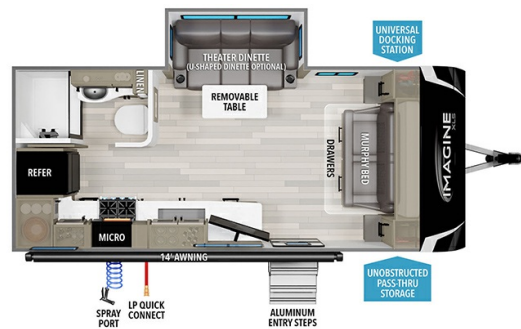

Woody's Price

2025 GRAND DESIGN IMAGINE XLS 17MKE

SPECIFICATIONS

Year	2025
Manufacturer	GRAND DESIGN
Brand	IMAGINE XLS
Model	17MKE
Type	Travel Trailer
Status	New
Stock #	49967
Financing Available	✓
Warranty Available	Manufacturer
Suspension	N/A
Leveling	N/A
Exterior Length	21.9 ft.
Dry Weight	4674 lbs.
Sleeping Capacity	4 person(s)
Interior Colour	N/A
Exterior Colour	Fiberglass
Slideouts	1

Disclaimer: Product information, pricing and photos are as accurate as possible and are subject to change without notice.

SELLING FEATURES

Specifications and Features:

- Length (ft): 21'11"
- Width (ft): 8'0"
- Height (ft): 10'10"
- Interior Height (ft): 6'6"
- GVWR (lbs): 6395
- Dry Weight (lbs): 4674
- Hitch Weight (lbs): 480
- Number Of Fresh Water Holding Tanks: 1
- Total Fresh Water Tank Capacity (gal): 43
- Number Of Gray ...