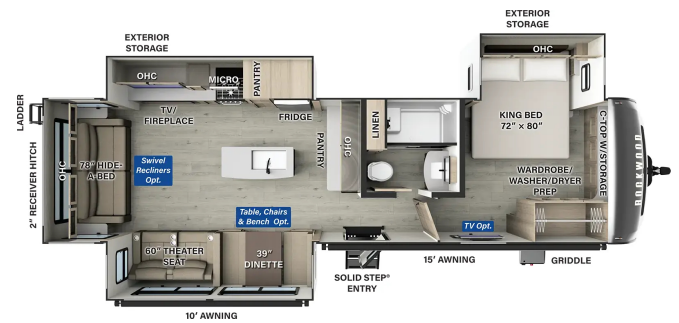

SPECIAL UNIT

\$74,995.00

Originally \$92,236

\$194 Weekly

2025 ROCKWOOD Rockwood Signature 8337RL

SPECIFICATIONS

Year	2025
Manufacturer	ROCKWOOD
Brand	Rockwood Signature
Model	8337RL
Type	Travel Trailer
Status	New
Stock #	I1456
Financing Available	✓
Warranty Available	✓
Suspension	N/A
Leveling	Automatic
Exterior Length	36.8 ft.
Dry Weight	9454 lbs.
Sleeping Capacity	4 person(s)
Interior Colour	N/A
Exterior Colour	N/A
Slideouts	3

Disclaimer: Product information, pricing and photos are as accurate as possible and are subject to change without notice.

SELLING FEATURES

This 2025 Rockwood Signature 8337RL trailer weighing 9454LBS features 3 slide outs complete with toppers, a rear ladder for easy roof access, 2" receiver for a bike or cargo rack, auto stabilizers, a 10' & 15ft awning, 2 A/C's and Max air vent covers.

Entering the living area, you're immedi...

OPTIONS & EQUIPMENT

Awning 10'

Fireplace

Hide A Bed

Slideout Cover

Powered by focusRV