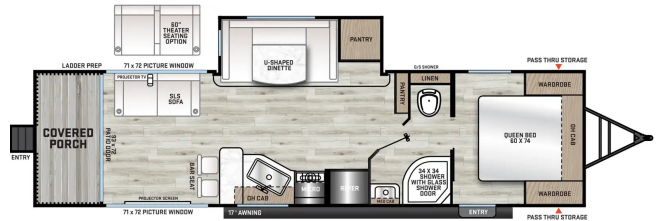

**CLEARANCE UNIT**

**\$49,996.00**

Originally \$65,657.00

**2025 FOREST RIVER AURORA 28EPIC**

**SPECIFICATIONS**

Year	2025
Manufacturer	FOREST RIVER
Brand	AURORA
Model	28EPIC
Type	Travel Trailer
Status	New
Stock #	25AR016
Financing Available	✓
Warranty Available	✓
Suspension	N/A
Leveling	N/A
Exterior Length	35.0 ft.
Dry Weight	7405 lbs.
Sleeping Capacity	N/A person(s)
Interior Colour	N/A
Exterior Colour	N/A
Slideouts	1