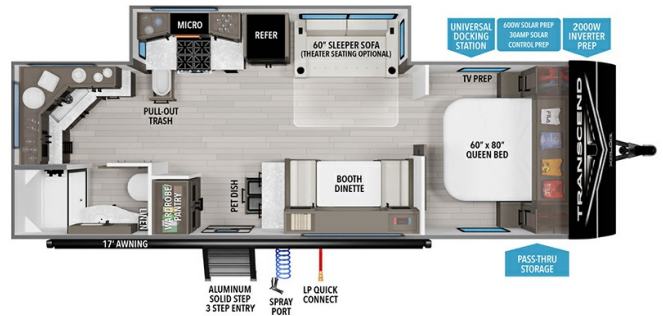

### SPECIFICATIONS

Year	2026
Manufacturer	GRAND DESIGN
Brand	TRANSCEND
Model	25MLX
Type	Travel Trailer
Status	New
Stock #	49918
Financing Available	✓
Warranty Available	Manufacturer
Suspension	N/A
Leveling	N/A
Exterior Length	29.8 ft.
Dry Weight	6335 lbs.
Sleeping Capacity	6 person(s)
Interior Colour	LUNA
Exterior Colour	Aluminum
Slideouts	1

### SELLING FEATURES

Specifications and Features:

- Length (ft): 29'9"
- Width (ft): 8'0"
- Height (ft): 11'0"
- Interior Height (ft): 6'6"
- GVWR (lbs): 7495
- Number Of Fresh Water Holding Tanks: 1
- Total Fresh Water Tank Capacity (gal): 56
- Number Of Gray Water Holding Tanks: 1
- Total Gray Water Tank Capacity: 1