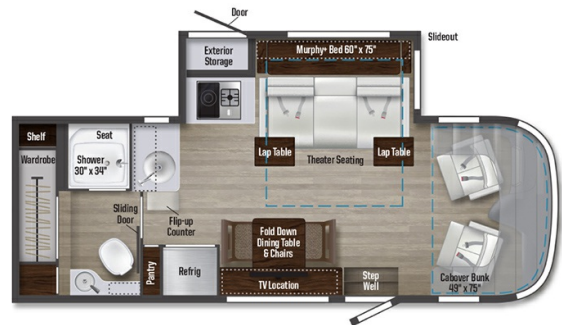

**Disclaimer:** Product information, pricing and photos are as accurate as possible and are subject to change without notice.

**SELLING FEATURES**

Specifications and Features:

- Chassis Brand: Mercedes-Benz® Sprinter
- Engine Type: I4
- Chassis Model: 3500
- Cylinders: 4
- Horsepower (bhp): 208
- Torque (Ft Lbs): 332
- Fuel Type: Diesel
- Transmission Brand: Mercedes-Benz®
- Transmission Type: Automatic
- Number Of Speeds: 9
- Driveline...

**OPTIONS & EQUIPMENT**

- CSA
- GEN 4KWH
- MISTY LAKE
- LAST YEAR CHASS
- DUAL PANE GLASS
- H/E AC UNIT
- UPGRADED SEATS
- INVENTORY REBATE
- FUEL
- CANADIAN CHASSIS