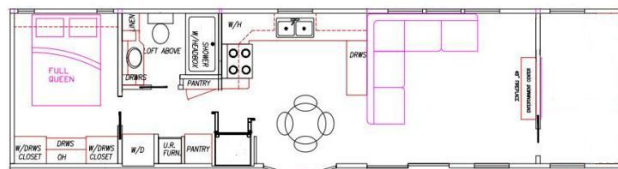

SICARD RV

sales.leads.focusrv@sicardrv.com 1-800-688-2210
7526 Regional Road 20, West Lincoln, ON L0R 2A0
Local 1-905-957-3344 | www.sicardrv.com

SPECIAL UNIT

2025 KROPF CANADIAN 8123WDJJ

SPECIFICATIONS

Year	2025
Manufacturer	KROPF
Brand	CANADIAN
Model	8123WDJJ
Type	Park Model
Status	New
Stock #	22940
Financing Available	✘
Warranty Available	✘
Suspension	N/A
Leveling	N/A
Exterior Length	48.0 ft.
Dry Weight	N/A lbs.
Sleeping Capacity	5 person(s)
Interior Colour	Maloney Satin / Chalet White
Exterior Colour	Carbon
Slideouts	N/A

Disclaimer: Product information, pricing and photos are as accurate as possible and are subject to change without notice.

SELLING FEATURES

Introducing the 2025 Canadian 8123WDJJ, from Kropf. The Canadian 8123WDJJ has plenty of interior living space. This park model home sleeps up to 4 people. Inside the Canadian 8123WDJJ, you will find a spacious front bedroom with a queen size bed. All Canadians come with a 1 year manufacturer warr...

OPTIONS & EQUIPMENT

- 22 CU. FT. REFRIGERATOR W/ICEMAKER FRENCH DOOR
- QUEEN BED
- CARBON SHAKE ON FRONT END UPGRADE
- WHITE WINDOW COLOR
- MOIRE BLACK SHINGLE ROOF
- BLACK VASA CENTER BEAM
- BLACK HARDWARE
- TWO TONE CABINET PACKAGE
- SADDLE STOOL - BLACK CHAIRS
- ADDITIONAL FURNITURE PALMONA BARREL SWIVEL
- SECTIONAL SOFA
- MOONDUST-MULTI ADDITIONAL FURNITURE FABRIC
- 48" FIREPLACE
- 50" SMART TV
- 24" DISHWASHER
- ARCTIC PACKAGE