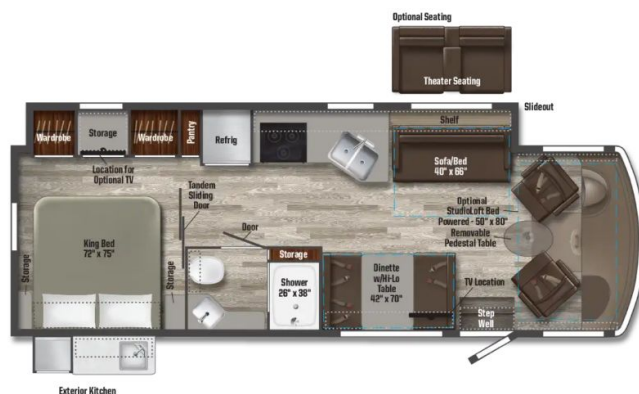

\$1,015 Bi-Weekly

2025 WINNEBAGO VISTA 29NP**SPECIFICATIONS**

Year	2025
Manufacturer	WINNEBAGO
Brand	VISTA
Model	29NP
Type	Motorhome
Class	A
Fuel Type	GAS
Status	New
Stock #	22926
Financing Available	✘
Warranty Available	✘
Odometer	1540 kms.
VIN	1F65F5DN3R0A02378
Chassis	N/A
Engine	N/A
Transmission	N/A
Suspension	N/A
Leveling	N/A
Exterior Length	30.0 ft.
Dry Weight	17255 lbs.
Sleeping Capacity	6 person(s)
Interior Colour	Town and Country / Brown / Salinas Oak D
Exterior Colour	Canyonlands
Slideouts	1

Disclaimer: Product information, pricing and photos are as accurate as possible and are subject to change without notice.

SELLING FEATURES

Introducing the 2025 Vista 29NP, from Winnebago. The Vista 29NP offers a spacious interior in an easy-driving coach for you to travel to your destination. This A class motorhome sleeps up to 6 people. The Vista 29NP rides on a Ford F53 chassis, powered by a 7.3L PFI V8 engine with a 6 speed au...

OPTIONS & EQUIPMENT

- THEATER SEATING (REPLACES STD. SOFA/BED)
- RADIO - SATELLITE SIRIUS XM
- INVERTER / CHARGER 2.0KW
- LOFT BED
- DRIVER CONFIDENCE PACKAGE
- VIDEO CAMERA SYSTEM - SIDE MOUNT (2)
- TOWN AND COUNTRY / BROWN / SALINAS OAK DARK ULTRAFABRIC
- RANGE 3 BURNER WITH OVEN
- NON-CARB COMPLIANT GENERATOR
- WIFI ROUTER / SIGNAL BOOSTER
- COOLING UPGRADE PACKAGE
- TV - BEDROOM
- CANYONLANDS