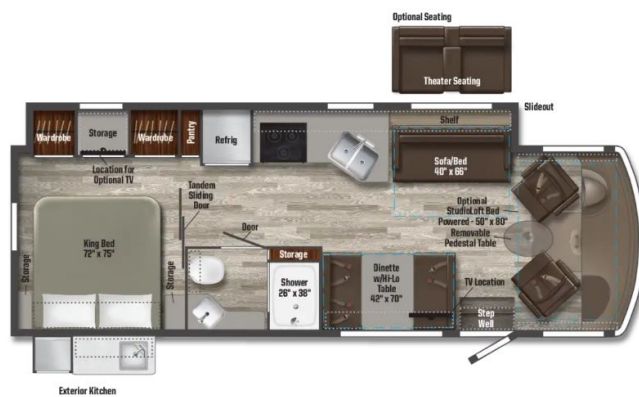

SICARD RV

sales.leads.focusrv@sicardrv.com 1-800-688-2210
7526 Regional Road 20, West Lincoln, ON L0R 2A0
Local 1-905-957-3344 | www.sicardrv.com

SPECIAL UNIT

2025 WINNEBAGO VISTA 29NP

SPECIFICATIONS

Year	2025
Manufacturer	WINNEBAGO
Brand	VISTA
Model	29NP
Type	Motorhome
Class	A
Fuel Type	GAS
Status	New
Stock #	22926
Financing Available	✘
Warranty Available	✘
Odometer	1540 kms.
VIN	1F65F5DN3R0A02378
Chassis	N/A
Engine	N/A
Transmission	N/A
Suspension	N/A
Leveling	N/A
Exterior Length	30.0 ft.
Dry Weight	17255 lbs.
Sleeping Capacity	6 person(s)
Interior Colour	Town and Country / Brown / Salinas Oak D
Exterior Colour	Canyonlands
Slideouts	1

Disclaimer: Product information, pricing and photos are as accurate as possible and are subject to change without notice.

SELLING FEATURES

Introducing the 2025 Vista 29NP, from Winnebago. The Vista 29NP offers a spacious interior in an easy-driving coach for you to travel to your destination. This A class motorhome sleeps up to 6 people. The Vista 29NP rides on a Ford F53 chassis, powered by a 7.3L PFI V8 engine with a 6 speed au...

OPTIONS & EQUIPMENT

- THEATER SEATING (REPLACES STD. SOFA/BED)
- RADIO - SATELLITE SIRIUS XM
- INVERTER / CHARGER 2.0KW
- LOFT BED
- DRIVER CONFIDENCE PACKAGE
- VIDEO CAMERA SYSTEM - SIDE MOUNT (2)
- TOWN AND COUNTRY / BROWN / SALINAS OAK DARK ULTRAFABRIC
- RANGE 3 BURNER WITH OVEN
- NON-CARB COMPLIANT GENERATOR
- WIFI ROUTER / SIGNAL BOOSTER
- COOLING UPGRADE PACKAGE
- TV - BEDROOM
- CANYONLANDS