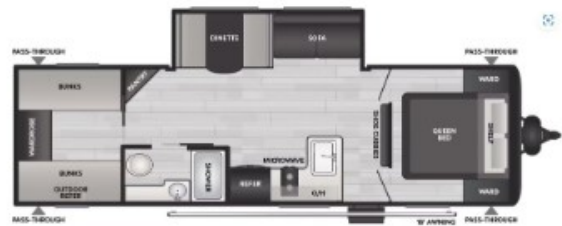

SPECIAL UNIT

\$35,995.00

Originally \$39,995

2025 KEYSTONE COLEMAN 27B

SPECIFICATIONS

Year	2025
Manufacturer	KEYSTONE
Brand	COLEMAN
Model	27B
Type	Travel Trailer
Status	New
Stock #	N939115
Suspension	N/A
Leveling	Manual
Exterior Length	31.9 ft.
Dry Weight	6094 lbs.
Sleeping Capacity	10 person(s)
Interior Colour	N/A
Exterior Colour	Sheet Metal
Slideouts	1

Disclaimer: Product information, pricing and photos are as accurate as possible and are subject to change without notice.

SELLING FEATURES

Specifications and Features:

- Exterior Length: 31 ft 11 in (31.92 ft)
- Exterior Height: 10 ft 10 in (10.83 ft)
- Interior Height: 6 ft 6 in (6.5 ft)
- Dry Weight: 6,094 lbs
- Gross Vehicle Weight Rating (GVWR): 8,100 lbs
- Hitch Weight: 716 lbs
- Fresh Water Tank Capacity: 41 gallons
- Gray...