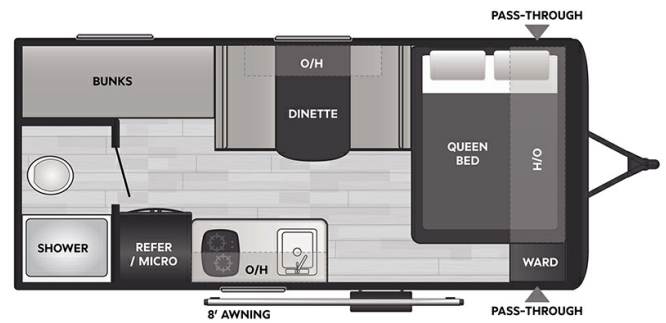

SPECIAL UNIT

\$18,995.00

Originally \$21,995

2025 KEYSTONE COLEMAN 17B

SPECIFICATIONS

Year	2025
Manufacturer	KEYSTONE
Brand	COLEMAN
Model	17B
Type	Travel Trailer
Status	New
Stock #	N939863
Suspension	N/A
Leveling	N/A
Exterior Length	20.5 ft.
Dry Weight	3071 lbs.
Sleeping Capacity	6 person(s)
Interior Colour	N/A
Exterior Colour	Sheet Metal
Slideouts	N/A

Disclaimer: Product information, pricing and photos are as accurate as possible and are subject to change without notice.

SELLING FEATURES

Specifications and Features:

- Length (ft): 20'5"
- Height (ft): 9'9"
- Interior Height (ft): 6'6"
- Dry Weight (lbs): 3088
- Payload Capacity (lbs): 902
- Hitch Weight (lbs): 398
- Number Of Fresh Water Holding Tanks: 1
- Total Fresh Water Tank Capacity (gal): 28
- Number Of Gray Water Holdi...