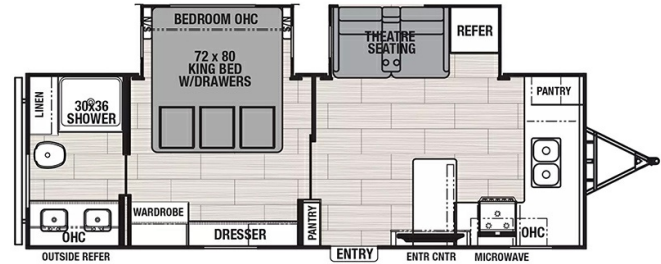

SPECIAL UNIT

2025 COACHMEN NORTHERN SPIRIT 2565FK

SPECIFICATIONS

Year	2025
Manufacturer	COACHMEN
Brand	NORTHERN SPIRIT
Model	2565FK
Type	Travel Trailer
Status	New
Stock #	5067
Financing Available	✓
Warranty Available	✓
Suspension	N/A
Leveling	N/A
Exterior Length	29.7 ft.
Dry Weight	6400 lbs.
Sleeping Capacity	2 person(s)
Interior Colour	N/A
Exterior Colour	Fiberglass
Slideouts	2

Disclaimer: Product information, pricing and photos are as accurate as possible and are subject to change without notice.

SELLING FEATURES

Specifications and Features:

- Length (ft): 29'8"
- Width (ft): 8'0"
- Height (ft): 11'1"
- GVWR (lbs): 7868
- Dry Weight (lbs): 6400
- Payload Capacity (lbs): 1430
- Hitch Weight (lbs): 868
- Number Of Fresh Water Holding Tanks: 1
- Total Fresh Water Tank Capacity (gal): 50
- Number Of Gray ...