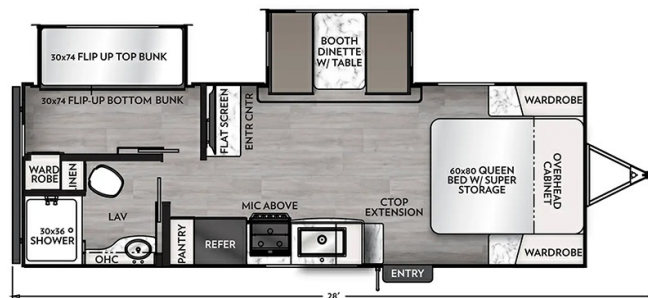

SPECIAL UNIT

2025 COACHMEN APEX ULTRA LITE 241BHS

SPECIFICATIONS

Year	2025
Manufacturer	COACHMEN
Brand	APEX ULTRA LITE
Model	241BHS
Type	Travel Trailer
Status	New
Stock #	5092
Financing Available	✓
Warranty Available	✓
Suspension	N/A
Leveling	N/A
Exterior Length	28.0 ft.
Dry Weight	5634 lbs.
Sleeping Capacity	6 person(s)
Interior Colour	N/A
Exterior Colour	Fiberglass
Slideouts	2

Disclaimer: Product information, pricing and photos are as accurate as possible and are subject to change without notice.

SELLING FEATURES

Specifications and Features:

- Length (ft): 28'0"
- Width (ft): 8'0"
- Interior Height (ft): 6'6"
- GVWR (lbs): 7134
- Dry Weight (lbs): 5634
- Payload Capacity (lbs): 1500
- Hitch Weight (lbs): 652
- Number Of Fresh Water Holding Tanks: 1
- Total Fresh Water Tank Capacity (gal): 50
- Number ...