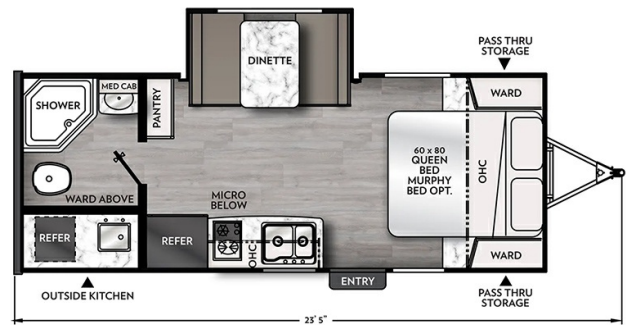

**SPECIAL UNIT**

**\$39,863.00**

Originally ~~\$42,431~~

**\$183 Bi-Weekly**

**2026 COACHMEN APEX NANO 203RBK**

**SPECIFICATIONS**

Year	2026
Manufacturer	COACHMEN
Brand	APEX NANO
Model	203RBK
Type	Travel Trailer
Status	New
Stock #	5123
Financing Available	✓
Warranty Available	✓
Suspension	N/A
Leveling	N/A
Exterior Length	23.4 ft.
Dry Weight	3916 lbs.
Sleeping Capacity	4 person(s)
Interior Colour	N/A
Exterior Colour	Fiberglass
Slideouts	1

**Disclaimer:** Product information, pricing and photos are as accurate as possible and are subject to change without notice.

**SELLING FEATURES**

Specifications and Features:

- Length (ft): 23'5"
- Width (ft): 7'6"
- Height (ft): 9'9"
- Interior Height (ft): 6'5"
- GVWR (lbs): 6000
- Dry Weight (lbs): 3916
- Payload Capacity (lbs): 2084
- Hitch Weight (lbs): 478
- Number Of Fresh Water Holding Tanks: 1
- Total Fresh Water Tank Capacity...