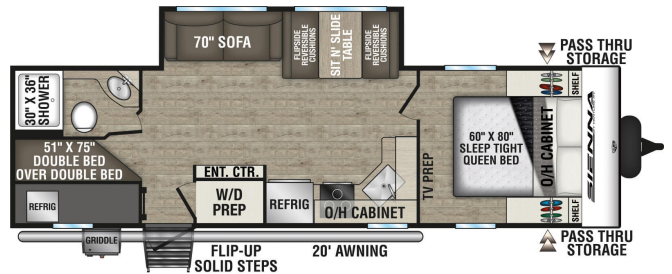

2025 VENTURE SIENNA SA271VBH

SPECIFICATIONS

Year	2025
Manufacturer	VENTURE
Brand	SIENNA
Model	SA271VBH
Type	Travel Trailer
Status	New
Stock #	541191
Financing Available	✓
Warranty Available	✓
Suspension	N/A
Leveling	Electric
Exterior Length	31.0 ft.
Dry Weight	6630 lbs.
Sleeping Capacity	10 person(s)
Interior Colour	N/A
Exterior Colour	N/A
Slideouts	1

Disclaimer: Product information, pricing and photos are as accurate as possible and are subject to change without notice.

SELLING FEATURES

NO HIDDEN FEES TAXES AND LICENSING ARE EXTRA
Promo rates as low as 6.50%

UVW (Unloaded Vehicle Weight)*6,630

Dry Hitch Weight*820

Dry Axle Weight*5,810

CCC (Cargo Carrying Capacity)2,170

GVWR8,800

Interior HeightTBD

Exterior Height (with A/C)TBD

Exterior WidthTBD

Exteri...