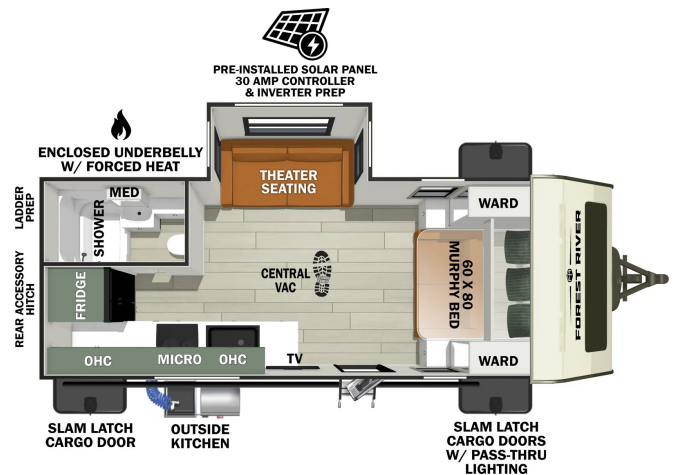

SPECIAL UNIT

\$34,992.00

Originally \$36,992

2025 FOREST RIVER NO BOUNDARIES NO BO 20.1 20 SERIES

SPECIFICATIONS

Year	2025
Manufacturer	FOREST RIVER
Brand	NO BOUNDARIES
Model	NO BO 20.1 20 SERIES
Type	Travel Trailer
Status	New
Stock #	SV026380
Financing Available	✓
Warranty Available	✓
Suspension	N/A
Leveling	N/A
Exterior Length	24.3 ft.
Dry Weight	5455 lbs.
Sleeping Capacity	N/A person(s)
Interior Colour	Mossy Cloud
Exterior Colour	N/A
Slideouts	N/A

Disclaimer: Product information, pricing and photos are as accurate as possible and are subject to change without notice.

SELLING FEATURES

- Hitch Weight: 650 lb.
- UVW: 4,983 lb.
- CCC: 1,500 lb.
- Exterior Length: 24' 3"
- Exterior Height: TBD
- Exterior Width: 96"
- Fresh Water: 40 gal.
- Gray Water: 40 gal.
- Black Water: 30 gal.
- Awning Size
- TBD