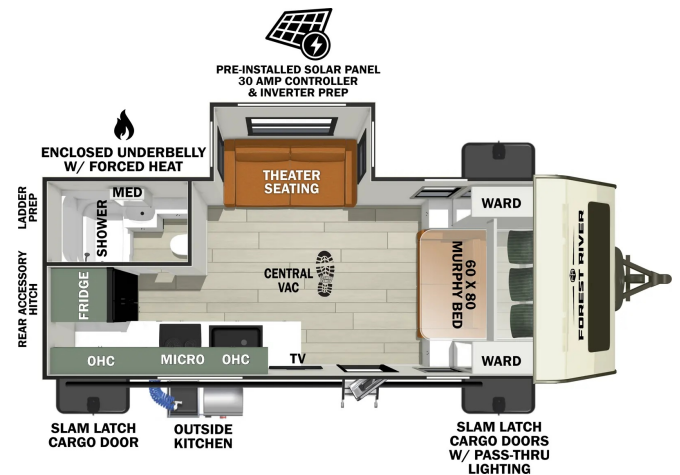

**SPECIAL UNIT**

**\$32,992.00**

Originally \$36,992

**2025 FOREST RIVER NO BOUNDARIES NO BO 20.1 20 SERIES**

**SPECIFICATIONS**

Year	2025
Manufacturer	FOREST RIVER
Brand	NO BOUNDARIES
Model	NO BO 20.1 20 SERIES
Type	Travel Trailer
Status	New
Stock #	SV026380
Financing Available	✓
Warranty Available	✓
Suspension	N/A
Leveling	N/A
Exterior Length	24.3 ft.
Dry Weight	5455 lbs.
Sleeping Capacity	N/A person(s)
Interior Colour	Mossy Cloud
Exterior Colour	N/A
Slideouts	N/A

**Disclaimer:** Product information, pricing and photos are as accurate as possible and are subject to change without notice.

**SELLING FEATURES**

- Hitch Weight: 650 lb.
- UVW: 4,983 lb.
- CCC: 1,500 lb.
- Exterior Length: 24' 3"
- Exterior Height: TBD
- Exterior Width: 96"
- Fresh Water: 40 gal.
- Gray Water: 40 gal.
- Black Water: 30 gal.
- Awning Size
- TBD