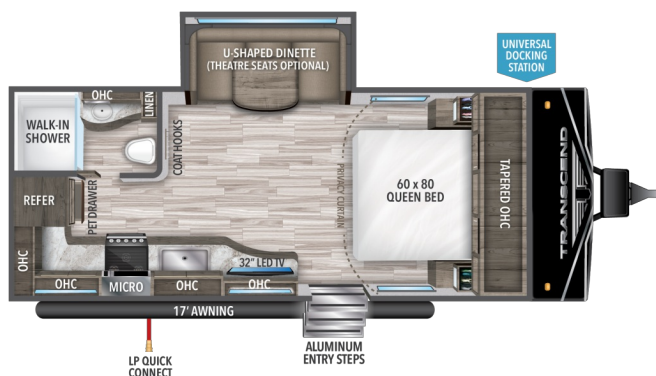

2022 GRAND DESIGN TRANSCEND XPLOR 200MK

\$29,900.00

\$156 Bi-Weekly

SPECIFICATIONS

Year	2022
Manufacturer	GRAND DESIGN
Brand	TRANSCEND XPLOR
Model	200MK
Type	Travel Trailer
Status	PreOwned
Stock #	7516B
Financing Available	✓
Warranty Available	✓
Suspension	Springs
Leveling	Manual
Exterior Length	24.0 ft.
Dry Weight	N/A lbs.
Sleeping Capacity	4 person(s)
Interior Colour	GUNSTOCK
Exterior Colour	STANDARD EXTERIOR GRAPHICS
Slideouts	1

Disclaimer: Product information, pricing and photos are as accurate as possible and are subject to change without notice.

SELLING FEATURES

- Power Patio Awning
- Outdoor Speakers
- Power Tongue Jack
- Light Weight Aluminum Entry Steps
- Pre-Wire for Rear Vision Camera
- Stainless Undermount Kitchen Sink
- Sleek Black Oven/Cooktop & Microwave
- Deep 12 Volt Fridge w. Separate Freezer
- U-Shaped Sleeper Dinette
- Walk Around Queen Be...