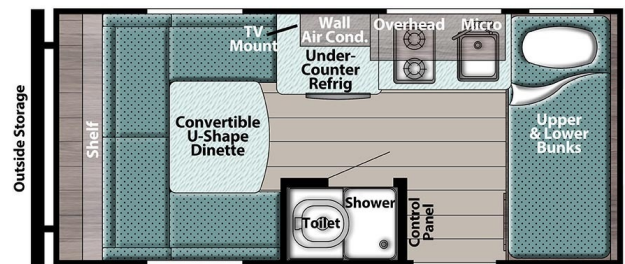

SPECIAL UNIT

\$20,900.00

Originally \$23,300

\$93 Bi-Weekly

2024 GULFSTREAM TRAILBOSS 140BH

SPECIFICATIONS

Year	2024
Manufacturer	GULFSTREAM
Brand	TRAILBOSS
Model	140BH
Type	Travel Trailer
Status	New
Stock #	15037
Financing Available	✓
Warranty Available	✓
Suspension	Springs
Leveling	Scissor
Exterior Length	18.2 ft.
Dry Weight	2510 lbs.
Sleeping Capacity	4 person(s)
Interior Colour	N/A
Exterior Colour	White
Slideouts	N/A