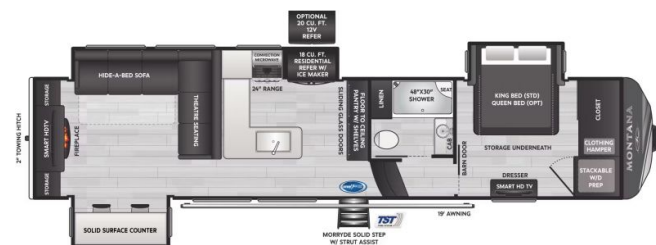

SICARD RV

sales.leads.focusrv@sicardrv.com 1-800-688-2210
7526 Regional Road 20, West Lincoln, ON L0R 2A0
Local 1-905-957-3344 | www.sicardrv.com

SPECIAL UNIT

2025 KEYSTONE MONTANA 3531RE

SPECIFICATIONS

Year	2025
Manufacturer	KEYSTONE
Brand	MONTANA
Model	3531RE
Type	Fifth Wheel
Status	New
Stock #	22698
Financing Available	✘
Warranty Available	✘
Suspension	N/A
Leveling	N/A
Exterior Length	38.7 ft.
Dry Weight	13230 lbs.
Sleeping Capacity	5 person(s)
Interior Colour	Oakmont
Exterior Colour	Mystic White
Slideouts	3

Disclaimer: Product information, pricing and photos are as accurate as possible and are subject to change without notice.

SELLING FEATURES

Introducing the 2025 Montana 3531RE, from Keystone. Embark on the journey of a lifetime with the Montana 3531RE. This fifth wheel sleeps up to 5 people. Inside the Montana 3531RE, you will find an L shaped sofa that includes hide-a-bed that expands into another sleeping space when required. Inclu...

OPTIONS & EQUIPMENT

- MYSTIC WHITE EXTERIOR
- OAKMONT DECOR
- RESIDENTIAL LIVING PACKAGE
- MONTANA FOUR SEASON LIVING PACKAGE
- MANHATTAN MAPLE EDITION
- 2" TOWING HITCH
- 6 POINT HYDRAULIC AUTO LEVELING
- SOLAR FLEX DISCOVER
- RVIA SEAL - GO CAMPING
- CANADIAN COMPLIANCE
- REFRIGERATOR - 12V - 20CF