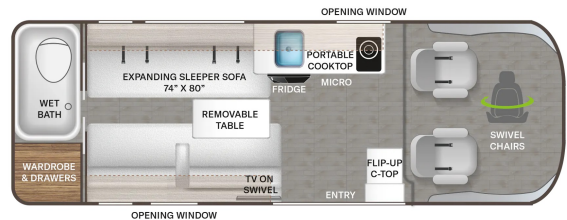

\$149,900.00

Originally \$200,670.00

SPECIFICATIONS

Year	2025
Manufacturer	THOR MOTOR COACH
Brand	Sequence
Model	20L Twin Beds
Type	Motorhome
Class	B
Fuel Type	Gas
Status	New
Stock #	Sequence 2528
Financing Available	✓
Warranty Available	✓
Odometer	3500 kms.
VIN	N/A
Chassis	2024 Dodge RAM 3500
Engine	N/A
Transmission	N/A
Suspension	N/A
Leveling	N/A
Exterior Length	21.0 ft.
Dry Weight	9350 lbs.
Sleeping Capacity	2 person(s)
Interior Colour	N/A
Exterior Colour	N/A
Slideouts	N/A