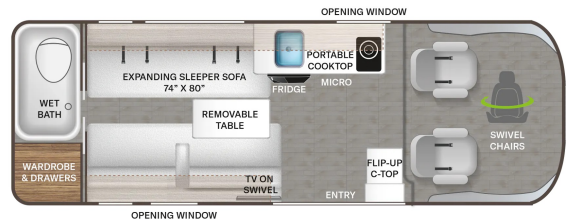

\$139,900.00

Originally \$200,670.00

SPECIFICATIONS

Year	2025
Manufacturer	THOR MOTOR COACH
Brand	Sequence 20L
Model	Twin Beds
Type	Motorhome
Class	B
Fuel Type	Gas
Status	New
Stock #	Sequence 2528
Financing Available	✓
Warranty Available	✓
Odometer	3500 kms.
VIN	N/A
Chassis	2024 Dodge RAM 3500
Engine	N/A
Transmission	N/A
Suspension	N/A
Leveling	N/A
Exterior Length	21.0 ft.
Dry Weight	9350 lbs.
Sleeping Capacity	2 person(s)
Interior Colour	N/A
Exterior Colour	N/A
Slideouts	N/A