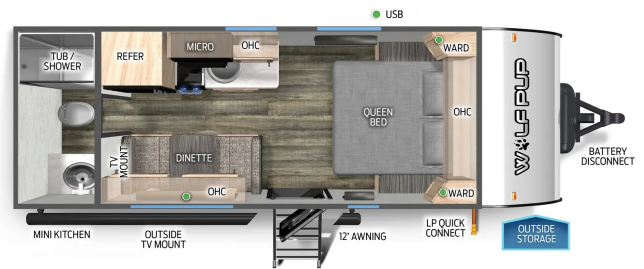

SPECIAL UNIT

\$17,992.00

Originally \$21,992

2025 FOREST RIVER CHEROKEE WOLF PUP 16FQW

SPECIFICATIONS

Year	2025
Manufacturer	FOREST RIVER
Brand	CHEROKEE WOLF PUP
Model	16FQW
Type	Travel Trailer
Status	New
Stock #	S9139510
Financing Available	✓
Warranty Available	✓
Suspension	N/A
Leveling	N/A
Exterior Length	21.8 ft.
Dry Weight	3619 lbs.
Sleeping Capacity	3 person(s)
Interior Colour	N/A
Exterior Colour	Aluminum
Slideouts	N/A

Disclaimer: Product information, pricing and photos are as accurate as possible and are subject to change without notice.

SELLING FEATURES

Specifications and Features:

- Length (ft): 21'10"
- Width (ft): 7'6"
- Height (ft): 10'6"
- GVWR (lbs): 5545
- Dry Weight (lbs): 3619
- Payload Capacity (lbs): 1926
- Hitch Weight (lbs): 445
- Number Of Fresh Water Holding Tanks: 1
- Total Fresh Water Tank Capacity (gal): 26
- Number Of Gray...