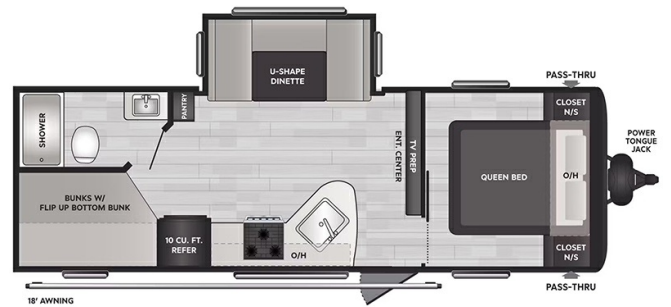

**SPECIAL UNIT**

**\$23,000.00**

Originally \$27,992

**2025 KEYSTONE HIDEOUT 241DBWE SPORT DOUBLE AXLE - WEST**

**SPECIFICATIONS**

Year	2025
Manufacturer	KEYSTONE
Brand	HIDEOUT
Model	241DBWE SPORT DOUBLE AXLE - WEST
Type	Travel Trailer
Status	New
Stock #	SG240176
Financing Available	✘
Warranty Available	✘
Suspension	N/A
Leveling	N/A
Exterior Length	28.9 ft.
Dry Weight	5820 lbs.
Sleeping Capacity	8 person(s)
Interior Colour	N/A
Exterior Colour	Aluminum
Slideouts	1

**Disclaimer:** Product information, pricing and photos are as accurate as possible and are subject to change without notice.

**SELLING FEATURES**

Specifications and Features:

- Length (ft): 28'11"
- Height (ft): 10'11"
- GVWR (lbs): 7780
- Dry Weight (lbs): 5820
- Payload Capacity (lbs): 1960
- Hitch Weight (lbs): 780
- Number Of Fresh Water Holding Tanks: 1
- Total Fresh Water Tank Capacity (gal): 54
- Number Of Gray Water Holding Tan...