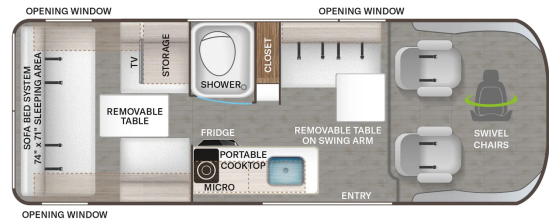

2025 THOR MOTOR COACH Sequence 20J Sky Bunk

\$159,900.00

Originally \$215,170.00

SPECIFICATIONS

| | |
|---------------------|---------------------|
| Year | 2025 |
| Manufacturer | THOR MOTOR COACH |
| Brand | Sequence |
| Model | 20J Sky Bunk |
| Type | Motorhome |
| Class | B |
| Fuel Type | Gas |
| Status | New |
| Stock # | Sequence 2527 |
| Financing Available | ✓ |
| Warranty Available | ✓ |
| Odometer | 0 kms. |
| VIN | N/A |
| Chassis | 2024 Dodge RAM 3500 |
| Engine | N/A |
| Transmission | N/A |
| Suspension | N/A |
| Leveling | N/A |
| Exterior Length | 21.0 ft. |
| Dry Weight | 9350 lbs. |
| Sleeping Capacity | 2 person(s) |
| Interior Colour | N/A |
| Exterior Colour | N/A |
| Slideouts | N/A |

Disclaimer: Product information, pricing and photos are as accurate as possible and are subject to change without notice.

SELLING FEATURES

Retractable Sky bunk with sleeping area, bike rack

Construction & Exterior: Ram Promaster Gas "Window Van" Chassis - 3500 XT, 3,500-lb. Trailer Hitch with 4-Pin Connector, Thule® Lateral Arm Power Patio Awning with Integrated LED Lighting, Thule® Roof Rack System n/a on sky bunk, Screen Door ...