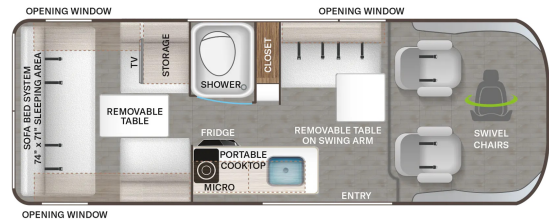

\$159,900.00

Originally \$215,170.00

SPECIFICATIONS

Year	2025
Manufacturer	THOR MOTOR COACH
Brand	Sequence 20J
Model	Sky Bunk
Type	Motorhome
Class	B
Fuel Type	Gas
Status	New
Stock #	Sequence 2527
Financing Available	✓
Warranty Available	✓
Odometer	0 kms.
VIN	N/A
Chassis	2024 Dodge RAM 3500
Engine	N/A
Transmission	N/A
Suspension	N/A
Leveling	N/A
Exterior Length	21.0 ft.
Dry Weight	9350 lbs.
Sleeping Capacity	2 person(s)
Interior Colour	N/A
Exterior Colour	N/A
Slideouts	N/A

Disclaimer: Product information, pricing and photos are as accurate as possible and are subject to change without notice.

SELLING FEATURES

Retractable Sky bunk with sleeping area, bike rack

Construction & Exterior: Ram Promaster Gas "Window Van" Chassis - 3500 XT, 3,500-lb. Trailer Hitch with 4-Pin Connector, Thule® Lateral Arm Power Patio Awning with Integrated LED Lighting, Thule® Roof Rack System n/a on sky bunk, Screen Door ...