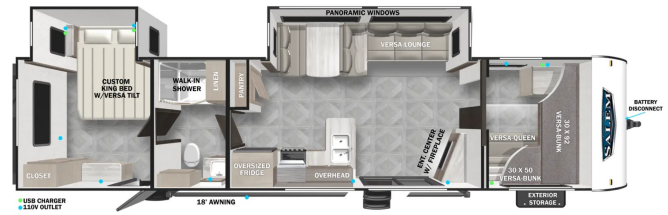

SPECIAL UNIT

\$39,900.00

Originally \$41,900

2022 SALEM SALEM 36VBDS

SPECIFICATIONS

Year	2022
Manufacturer	SALEM
Brand	SALEM
Model	36VBDS
Type	Travel Trailer
Status	PreOwned
Stock #	69165
Financing Available	✓
Warranty Available	✗
Suspension	N/A
Leveling	N/A
Exterior Length	38.9 ft.
Dry Weight	8533 lbs.
Sleeping Capacity	10 person(s)
Interior Colour	N/A
Exterior Colour	Silver
Slideouts	2

Disclaimer: Product information, pricing and photos are as accurate as possible and are subject to change without notice.

SELLING FEATURES

The 36VBDS is a unique, versatile bunkhouse that offers ample sleeping options so you can bring everyone camping! The front bedroom offers both the Versa-Queen and Versa-bunks, while the rear bedroom provides a queen bed, dresser, and closet. The living area features the fantastic Versa-Lounge wi...

OPTIONS & EQUIPMENT

Awning 18'	Fridge with 2 doors	Heating	Air Conditioning Unit(s)	Laminated Counter Tops	Enclosed Underbelly	Fireplace
Hide A Bed	Stabilizer Jacks	LPG Detector	Microwave	Monitor Panel	Sky Light(s)	
Smoke Detector	TV Antenna					