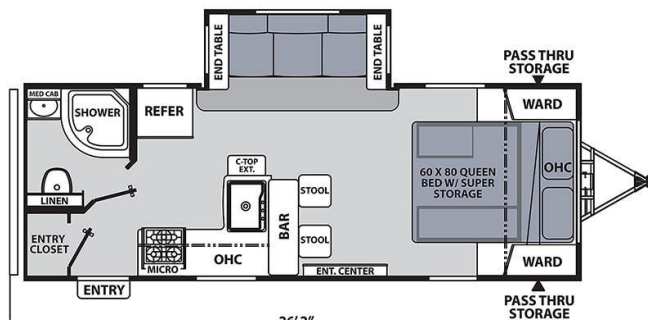

2022 COACHMEN APEX 211RBS

SPECIFICATIONS

Year	2022
Manufacturer	COACHMEN
Brand	APEX
Model	211RBS
Type	Travel Trailer
Status	PreOwned
Stock #	22567
Financing Available	✘
Warranty Available	✘
Suspension	N/A
Leveling	N/A
Exterior Length	26.2 ft.
Dry Weight	4881 lbs.
Sleeping Capacity	4 person(s)
Interior Colour	Gray
Exterior Colour	White / Gray
Slideouts	1

Disclaimer: Product information, pricing and photos are as accurate as possible and are subject to change without notice.

SELLING FEATURES

Introducing the 2022 Apex 211RBS, from Coachmen. The Apex 211RBS contains everything you will need to make traveling effortless and straightforward. This travel trailer sleeps up to 4 people. Inside the Apex 211RBS, you will find a tri-fold sofa that converts into a bed providing additional sle...