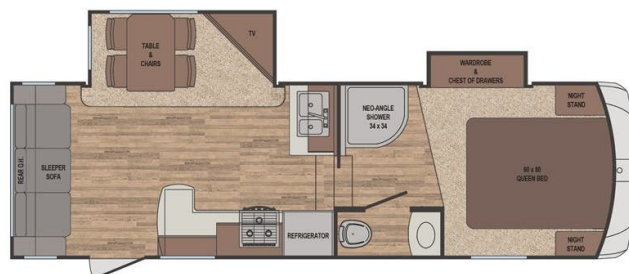

### SPECIFICATIONS

Year	2016
Manufacturer	PALOMINO
Brand	SABRE
Model	25RL
Type	Fifth Wheel
Status	Wholesale
Stock #	22558
Financing Available	✘
Warranty Available	✘
Suspension	N/A
Leveling	N/A
Exterior Length	28.7 ft.
Dry Weight	7278 lbs.
Sleeping Capacity	4 person(s)
Interior Colour	Brown
Exterior Colour	Brown
Slideouts	2

### SELLING FEATURES

Introducing the 2016 Sabre 25RL, from Forest River. The Sabre 25RL contains everything you will need to make traveling effortless and straightforward. This fifth wheel sleeps up to 4 people. Inside the Sabre 25RL, you will find a tri-fold sofa that converts into a bed providing additional sleepin...