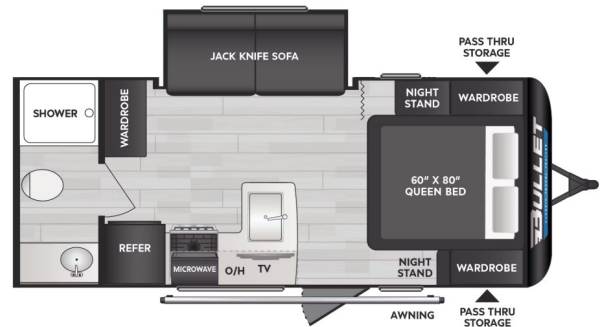

SPECIAL UNIT

\$29,995.00

Originally \$37,995

2025 KEYSTONE BULLET CLASSIC 1840RB

SPECIFICATIONS

Year	2025
Manufacturer	KEYSTONE
Brand	BULLET CLASSIC
Model	1840RB
Type	Travel Trailer
Status	New
Stock #	N430305
Suspension	N/A
Leveling	N/A
Exterior Length	22.1 ft.
Dry Weight	4420 lbs.
Sleeping Capacity	4 person(s)
Interior Colour	N/A
Exterior Colour	Fiberglass
Slideouts	1

Disclaimer: Product information, pricing and photos are as accurate as possible and are subject to change without notice.

SELLING FEATURES

Specifications and Features:

- Black Water Tanks: 1
- Grey Water Tanks: 1
- Fresh Water Tanks: 1
- Propane Tanks: 2
- Exterior: Aluminum
- Slideouts: 1
- Awnings: 1
- Sleeps up to: 4
- Queen Beds: 1
- Sofa/Convertible Beds: 1
- Oven Burners: 3
- Air Conditioning (A/C) (btu): 15,000