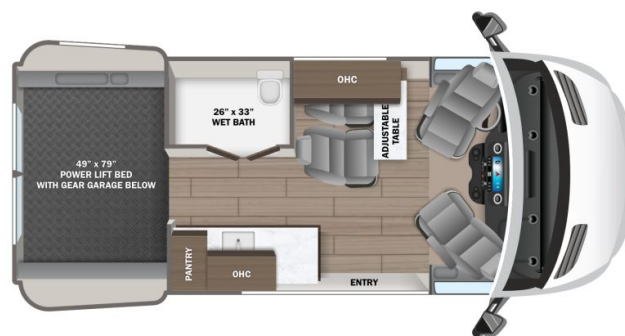

SICARD RV

sales.leads.focusrv@sicardrv.com 1-800-688-2210
7526 Regional Road 20, West Lincoln, ON L0R 2A0
Local 1-905-957-3344 | www.sicardrv.com

SPECIAL UNIT

2025 JAYCO TERRAIN 19Y

SPECIFICATIONS

Year	2025
Manufacturer	JAYCO
Brand	TERRAIN
Model	19Y
Type	Motorhome
Class	B
Fuel Type	DIESEL
Status	New
Stock #	22544
Financing Available	✘
Warranty Available	✘
Odometer	729 kms.
VIN	W1W4NBVY2PP603681
Chassis	N/A
Engine	N/A
Transmission	N/A
Suspension	N/A
Leveling	N/A
Exterior Length	19.7 ft.
Dry Weight	N/A lbs.
Sleeping Capacity	2 person(s)
Interior Colour	Serenity
Exterior Colour	Blue-Grey
Slideouts	N/A

Disclaimer: Product information, pricing and photos are as accurate as possible and are subject to change without notice.

SELLING FEATURES

Introducing the 2025 Terrain 19Y, made by Jayco. The Terrain 19Y is ready to answer the call of the wild. This B class motorhome sleeps up to 2 people. The Terrain 19Y rides on a Mercedes-Benz Sprinter 2500 AWD chassis, powered by a 211HP 2.0L 4-cylinder diesel engine with a 9 speed automatic tra...