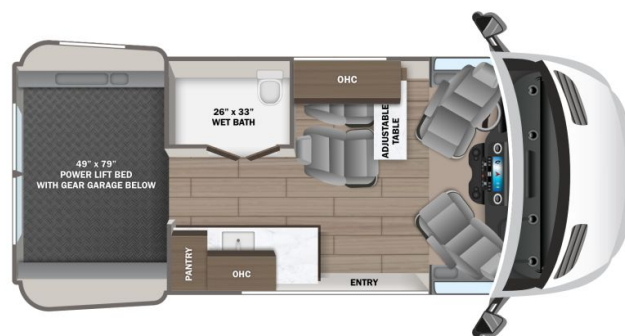

SICARD RV

sales.leads.focusrv@sicardrv.com 1-800-688-2210
7526 Regional Road 20, West Lincoln, ON L0R 2A0
Local 1-905-957-3344 | www.sicardrv.com

SPECIAL UNIT

$204,900.00

Originally $238,990

$946 Bi-Weekly

2025 JAYCO TERRAIN 19Y

SPECIFICATIONS

Year	2025
Manufacturer	JAYCO
Brand	TERRAIN
Model	19Y
Type	Motorhome
Class	B
Fuel Type	DIESEL
Status	New
Stock #	22546
Financing Available	✗
Warranty Available	✗
Odometer	666 kms.
VIN	W1W4NBVY7PP606558
Chassis	N/A
Engine	N/A
Transmission	N/A
Suspension	N/A
Leveling	N/A
Exterior Length	19.7 ft.
Dry Weight	N/A lbs.
Sleeping Capacity	2 person(s)
Interior Colour	Serenity
Exterior Colour	Silver
Slideouts	N/A

Disclaimer: Product information, pricing and photos are as accurate as possible and are subject to change without notice.

SELLING FEATURES

Introducing the 2025 Terrain 19Y, made by Jayco. The Terrain 19Y is ready to answer the call of the wild. This B class motorhome sleeps up to 2 people. The Terrain 19Y rides on a Mercedes-Benz Sprinter 2500 AWD chassis, powered by a 211HP 2.0L 4-cylinder diesel engine with a 9 speed automatic tra...

OPTIONS & EQUIPMENT

- 2023 CHASSIS
- SERENITY INTERIOR DESIGN
- CUSTOMER VALUE PACKAGE
- CANADIAN STANDARDS

Powered by focusRV