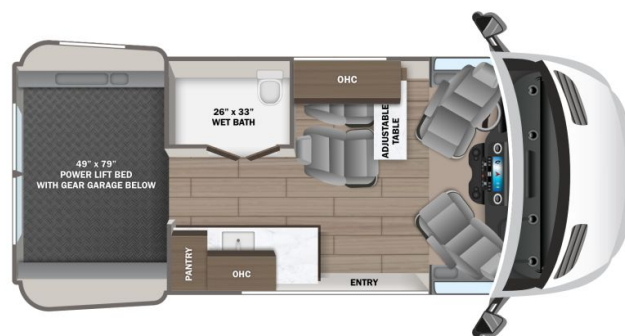

2025 JAYCO TERRAIN 19Y

SPECIFICATIONS

Year	2025
Manufacturer	JAYCO
Brand	TERRAIN
Model	19Y
Type	Motorhome
Class	B
Fuel Type	DIESEL
Status	New
Stock #	22546
Financing Available	✗
Warranty Available	✗
Odometer	666 kms.
VIN	W1W4NBVY7PP606558
Chassis	N/A
Engine	N/A
Transmission	N/A
Suspension	N/A
Leveling	N/A
Exterior Length	19.7 ft.
Dry Weight	N/A lbs.
Sleeping Capacity	2 person(s)
Interior Colour	Serenity
Exterior Colour	Silver
Slideouts	N/A

Disclaimer: Product information, pricing and photos are as accurate as possible and are subject to change without notice.

SELLING FEATURES

Introducing the 2025 Terrain 19Y, made by Jayco. The Terrain 19Y is ready to answer the call of the wild. This B class motorhome sleeps up to 2 people. The Terrain 19Y rides on a Mercedes-Benz Sprinter 2500 AWD chassis, powered by a 211HP 2.0L 4-cylinder diesel engine with a 9 speed automatic tra...