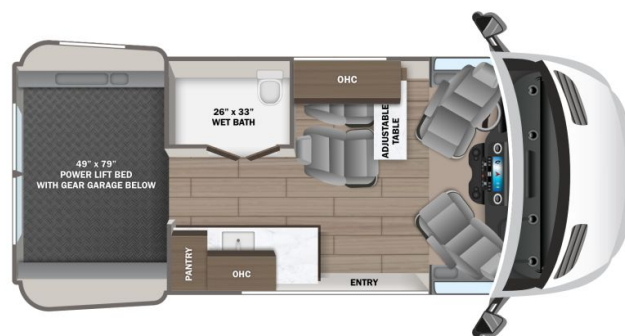

2025 JAYCO TERRAIN 19Y

SPECIFICATIONS

Year	2025
Manufacturer	JAYCO
Brand	TERRAIN
Model	19Y
Type	Motorhome
Class	B
Fuel Type	DIESEL
Status	New
Stock #	22547
Financing Available	✗
Warranty Available	✗
Odometer	719 kms.
VIN	W1W4NBVY2PP607505
Chassis	N/A
Engine	N/A
Transmission	N/A
Suspension	N/A
Leveling	N/A
Exterior Length	19.7 ft.
Dry Weight	N/A lbs.
Sleeping Capacity	2 person(s)
Interior Colour	Serenity
Exterior Colour	Silver
Slideouts	N/A

Disclaimer: Product information, pricing and photos are as accurate as possible and are subject to change without notice.

SELLING FEATURES

Introducing the 2025 Terrain 19Y, made by Jayco. The Terrain 19Y is ready to answer the call of the wild. This B class motorhome sleeps up to 2 people. The Terrain 19Y rides on a Mercedes-Benz Sprinter 2500 AWD chassis, powered by a 211HP 2.0L 4-cylinder diesel engine with a 9 speed automatic tra...