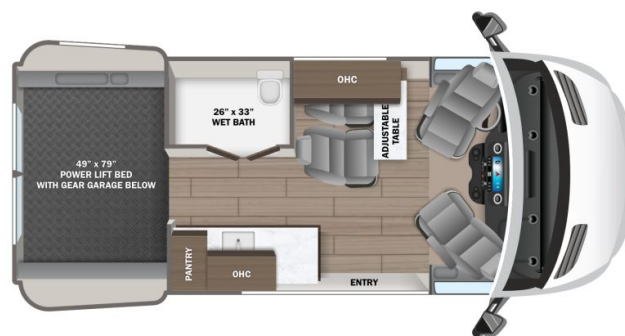

### SPECIFICATIONS

Year	2025
Manufacturer	JAYCO
Brand	TERRAIN
Model	19Y
Type	Motorhome
Class	B
Fuel Type	DIESEL
Status	New
Stock #	22548
Financing Available	✘
Warranty Available	✘
Odometer	722 kms.
VIN	W1W4NBVY0PP607504
Chassis	N/A
Engine	N/A
Transmission	N/A
Suspension	N/A
Leveling	N/A
Exterior Length	19.7 ft.
Dry Weight	N/A lbs.
Sleeping Capacity	2 person(s)
Interior Colour	Serenity
Exterior Colour	Blue-Grey
Slideouts	N/A

### SELLING FEATURES

Introducing the 2025 Terrain 19Y, made by Jayco. The Terrain 19Y is ready to answer the call of the wild. This B class motorhome sleeps up to 2 people. The Terrain 19Y rides on a Mercedes-Benz Sprinter 2500 AWD chassis, powered by a 211HP 2.0L 4-cylinder diesel engine with a 9 speed automatic tra...