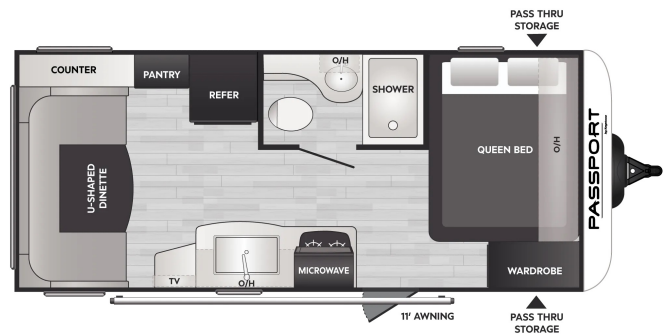

CLEARANCE UNIT

\$27,900.00

Originally \$42,009.00

2024 KEYSTONE PASSPORT 190RD

SPECIFICATIONS

Year	2024
Manufacturer	KEYSTONE
Brand	PASSPORT
Model	190RD
Type	Travel Trailer
Status	New
Stock #	Passport 2436
Financing Available	✓
Warranty Available	✓
Suspension	N/A
Leveling	N/A
Exterior Length	21.1 ft.
Dry Weight	3510 lbs.
Sleeping Capacity	N/A person(s)
Interior Colour	Slate
Exterior Colour	White
Slideouts	N/A

Disclaimer: Product information, pricing and photos are as accurate as possible and are subject to change without notice.

SELLING FEATURES

Go Anywhere Package: Extended Season Camping Package-Heated and Enclosed Underbelly, Exterior Convenience Center, Battery Disconnect, Black Tank Flush, Exterior Shower, EZ Lube Axles, Dual Battery Tray, Micro Diamond Plating, Exterior Speakers, 1-20lbs LP Tanks, Tinted Safety Glass, Spare Tire an...