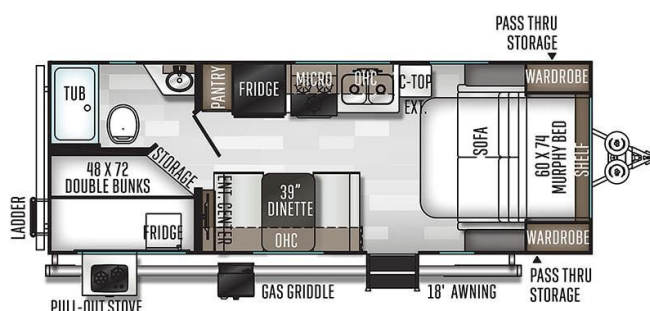

### SPECIFICATIONS

Year	2020
Manufacturer	FOREST RIVER
Brand	ROCKWOOD MINI LITE
Model	2508
Type	Travel Trailer
Status	PreOwned
Stock #	22484
Financing Available	✘
Warranty Available	✘
Suspension	N/A
Leveling	N/A
Exterior Length	25.9 ft.
Dry Weight	4523 lbs.
Sleeping Capacity	8 person(s)
Interior Colour	Brown
Exterior Colour	Brown
Slideouts	N/A

### SELLING FEATURES

Introducing the 2020 Rockwood Mini Lite 2508, from Forest River. The Rockwood Mini Lite 2508 is a great way to introduce your family to the RV lifestyle. This travel trailer sleeps up to 8 people. Inside the Rockwood Mini Lite 2508, you will find a murphy bed that provides a comfortable sleeping ...

### OPTIONS & EQUIPMENT

- FRONT POWER TONGUE JACK
- SPARE TIRE
- ROOF LADDER
- EXTERIOR KITCHEN
- BUNK BEDS
- FOUR SEAT BENCH DINETTE
- 3-BURNER STOVE TOP
- MICROWAVE
- OVEN
- MURPHY BED
- POWER AWNING