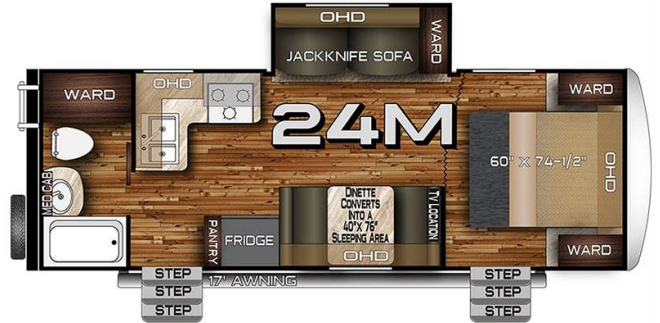

SICARD RV

sales.lead.focusrv@sicardrv.com 1-800-688-2210
7526 Regional Road 20, West Lincoln, ON L0R 2A0
Local 1-905-957-3344 | www.sicardrv.com

SPECIAL UNIT

2023 NORTHWOOD NASH 24M

SPECIFICATIONS

Year	2023
Manufacturer	NORTHWOOD
Brand	NASH
Model	24M
Type	Travel Trailer
Status	PreOwned
Stock #	22348
Financing Available	✘
Warranty Available	✘
Suspension	N/A
Leveling	N/A
Exterior Length	27.3 ft.
Dry Weight	6511 lbs.
Sleeping Capacity	6 person(s)
Interior Colour	Brown
Exterior Colour	Gray / White
Slideouts	1

Disclaimer: Product information, pricing and photos are as accurate as possible and are subject to change without notice.

SELLING FEATURES

Introducing the 2023 Nash 24M, from Northwood. The Nash 24M contains everything you will need to make traveling effortless and straightforward. This travel trailer sleeps up to 6 people. Inside the Nash 24M, you will find a four seat bench dinette that converts into a bed providing additional sle...

OPTIONS & EQUIPMENT

- FRONT POWER TONGUE JACK
- ROOF LADDER
- SPARE TIRE
- JACK-KNIFE SOFA
- FOUR SEAT BENCH DINETTE
- MICROWAVE
- OVEN
- 3-BURNER STOVE TOP
- POWER AWNING
- QUEEN BED

Powered by focusRV