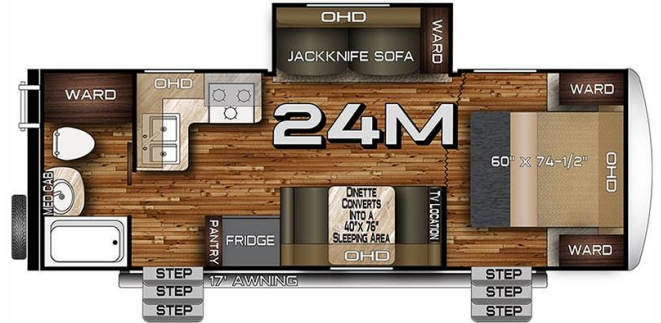

#### SPECIFICATIONS

Year	2023
Manufacturer	NORTHWOOD
Brand	NASH
Model	24M
Type	Travel Trailer
Status	PreOwned
Stock #	22348
Financing Available	✘
Warranty Available	✘
Suspension	N/A
Leveling	N/A
Exterior Length	27.3 ft.
Dry Weight	6511 lbs.
Sleeping Capacity	6 person(s)
Interior Colour	Brown
Exterior Colour	Gray / White
Slideouts	1

#### SELLING FEATURES

Introducing the 2023 Nash 24M, from Northwood. The Nash 24M contains everything you will need to make traveling effortless and straightforward. This travel trailer sleeps up to 6 people. Inside the Nash 24M, you will find a four seat bench dinette that converts into a bed providing additional sle...

#### OPTIONS & EQUIPMENT

- FRONT POWER TONGUE JACK
- ROOF LADDER
- SPARE TIRE
- JACK-KNIFE SOFA
- FOUR SEAT BENCH DINETTE
- MICROWAVE
- OVEN
- 3-BURNER STOVE TOP
- POWER AWNING
- QUEEN BED

Powered by focusRV