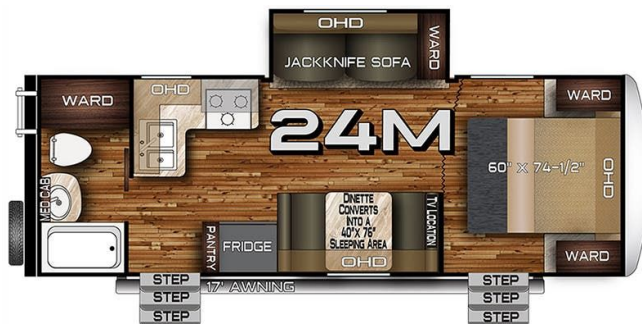

### SPECIFICATIONS

Year	2023
Manufacturer	NORTHWOOD
Brand	NASH
Model	24M
Type	Travel Trailer
Status	PreOwned
Stock #	22348
Financing Available	✘
Warranty Available	✘
Suspension	N/A
Leveling	N/A
Exterior Length	27.3 ft.
Dry Weight	6511 lbs.
Sleeping Capacity	6 person(s)
Interior Colour	Brown
Exterior Colour	Gray / White
Slideouts	1

### SELLING FEATURES

Introducing the 2023 Nash 24M, from Northwood. The Nash 24M contains everything you will need to make traveling effortless and straightforward. This travel trailer sleeps up to 6 people. Inside the Nash 24M, you will find a four seat bench dinette that converts into a bed providing additional sle...

### OPTIONS & EQUIPMENT

- FRONT POWER TONGUE JACK
- ROOF LADDER
- SPARE TIRE
- JACK-KNIFE SOFA
- FOUR SEAT BENCH DINETTE
- MICROWAVE
- OVEN
- 3-BURNER STOVE TOP
- POWER AWNING
- QUEEN BED

Powered by focusRV