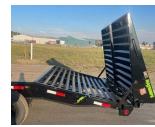

2024 LOAD TRAIL HEAVY DUTY DECKOVER(21,000LBS) PH26

SPECIFICATIONS

Year	2024
Manufacturer	LOAD TRAIL
Brand	HEAVY DUTY DECKOVER(21,000LBS)
Model	PH26
Type	Deckover Trailer
Status	New
Stock #	322908
Financing Available	✘
Warranty Available	✘
Location	High River
Exterior Length	26.0 ft. (312 inches)
GVWR	N/A lbs.
Exterior Width	8.50 ft. (102 inches)
Colour	N/A

Disclaimer: Product information, pricing and photos are as accurate as possible and are subject to change without notice.

SELLING FEATURES

2024 DECKOVER/PINTLE HOOK 26FT TRI-AXLE(3-7000LB AXLES) W/5FT DOVETAIL AND MULTIPURPOSE RAMP SYSTEM (21000LBS GVW) 102"X 26FT