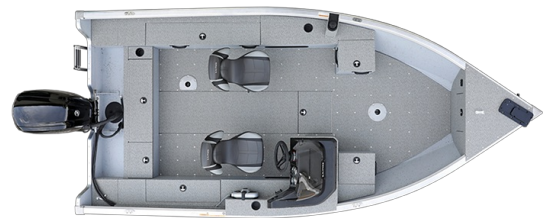

\$50,490.00

2024 LUND ALASKAN 1675 SS

SPECIFICATIONS

Year	2024
Manufacturer	LUND
Brand	ALASKAN
Model	1675 SS
Type	Fishing Boat
Status	New
Stock #	PC1088
Financing Available	✘
Warranty Available	✘
Suspension	N/A
Leveling	N/A
Exterior Length	16.1 ft.
Dry Weight	2032 lbs.
Sleeping Capacity	N/A person(s)
Interior Colour	N/A
Exterior Colour	Black
Slideouts	N/A

Disclaimer: Product information, pricing and photos are as accurate as possible and are subject to change without notice.

SELLING FEATURES

Whether it's a guided hunt in the backcountry or a coastal salmon fishing excursion this 16' fishing boat is ready to tackle the roughest lakes and rivers. Available with multiple options including fall marsh and wetlands camo boat patterns.

Mercury 75 ELPT w/ Spitfire Prop
Lund Pro Ride seat...

Powered by focusRV